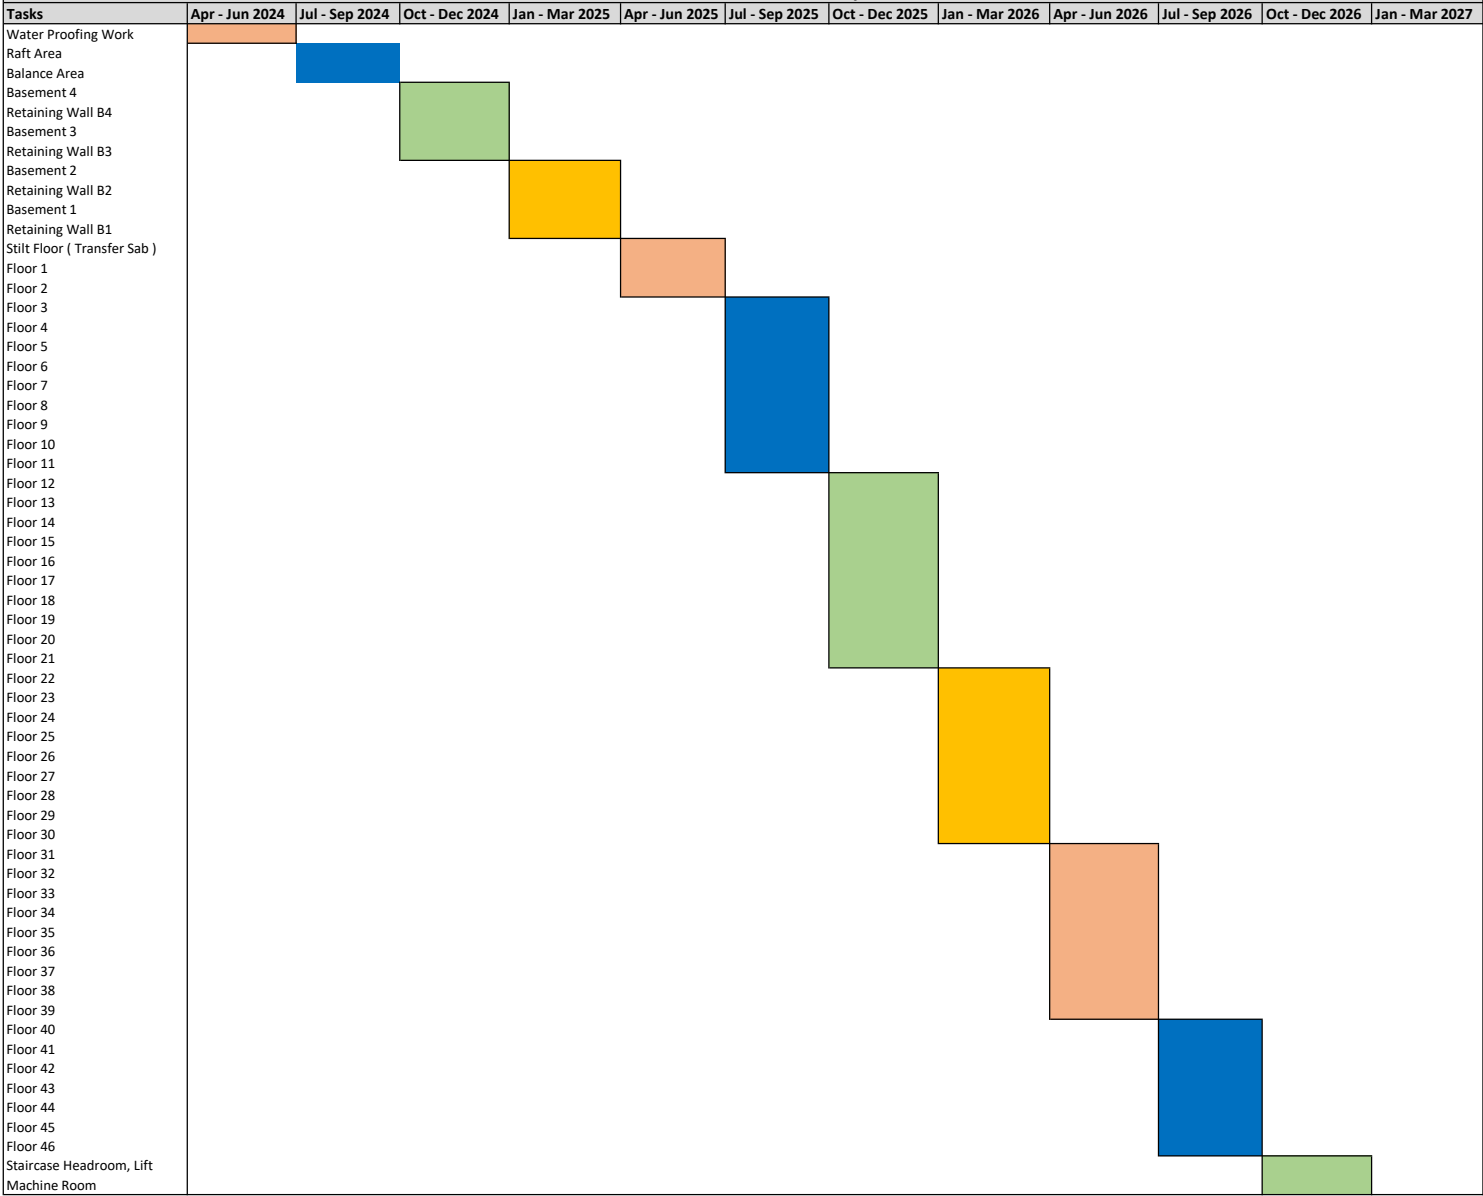

Construction Schedule of H1 Project

Quarter	Colour
Apr - Jun	█
Jul - Sep	█
Oct - Dec	█
Jan - Mar	█